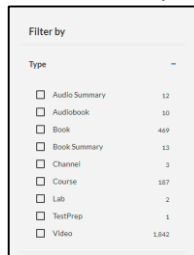

Playlist

The Playlist allows you to create a list of content for playback later. Follow the steps below to build your Playlist:

1. Log on to Saint Leo YOU through OKTA
2. Search for the content you want to add to your Playlist. Follow the steps below to search for content using keywords.
 - a. Enter a keyword in the search field, i.e., Excel, Customer Service, etc.

- b. Results can be filtered by “type” using the menu on the left, i.e., Audiobook, Course, Video, etc.

- c. Click the ellipsis  located on the right side of the title

and click **“Add to playlist.”**

3. Access your Playlist by clicking this icon  next to your name at the top right side of the menu.