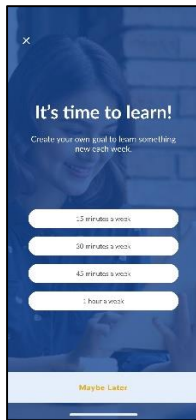

- b. Results can be filtered by “type” using the menu on the left, i.e., Audiobook, Course, Video, etc.

- c. Click the ellipsis  located on the right side of the title

and click **“Add to playlist.”**

3. Access your Playlist by clicking this icon  next to your name at the top right side of the menu.

4. And select Playlist
- (Continued)

5. Your Playlist items will be available for watching, regardless of status, until you delete them by

Mobile App

The Mobile App allows you to quickly access Saint Leo YOU from your phone so that you can continue learning while you're away from the office.

Follow the steps below to download and use the Skillsoft Percipio app:

1. Search for and download the app titled "Skillsoft Percipio"
2. Enter **site name Saintleo**.
3. Click **Next**.
4. Enter your Saint Leo credentials.
5. Upon a successful log on, you will be redirected to the Saint Leo YOU landing page.
6. The first time you access the mobile app, you will see the "It's time to learn!" page.